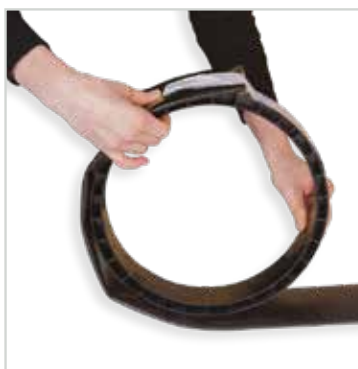

Tighten the nut

Barbed connector

CODE: **773000**

	LAYflat	PACK
773000G000	53 - 2"	78B
773000L000	78 - 3"	38B
773000M000	104 - 4"	15B

Male adaptor

CODE: **773001**

	LAYflat	x D"	PACK
773001G00G	53 - 2"	x 2"	98B
773001L00L	78 - 3"	x 3"	36B
773001M00M	104 - 4"	x 4"	18B

Plug

CODE: **773002**

	LAYflat	PACK
773002G000	53 - 2"	145C
773002L000	78 - 3"	60B
773002M000	104 - 4"	28B

Stainless steel strap

CODE: **773004**

	LAYflat	BOLTS	L	PACK
773004G000	53 - 2"	M5	15	100C
773004L000	78 - 3"	M6	28	66C
773004M000	104 - 4"	M6	28	44C
773004N000	130 - 5"	M6	28	22C
773004P000	156 - 6"	M6	28	11C

Installation

Unpack carefully

Unroll the pipe on the field

Re-coil using the plastic drum

Store inside

Bush

CODE: 7150

CODE	ID	Ø
715005000F	41	1"1/2
715006300G	52	2"
715007500I	65	2"1/2
715009000L	78	3"
715011000M	103	4"