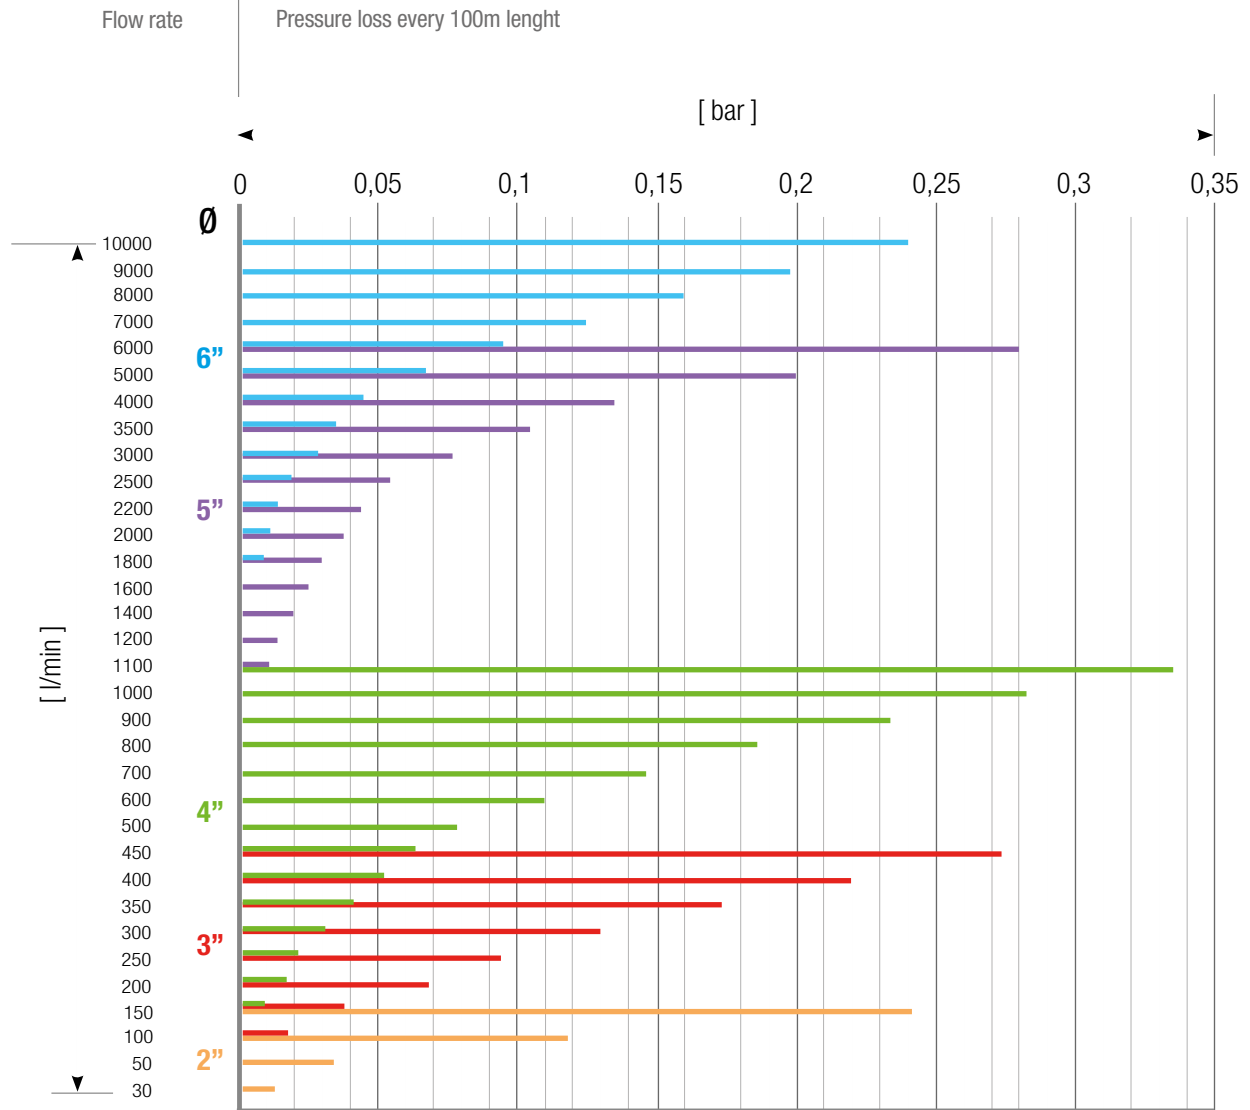

Installation

Unpack carefully

Unroll the pipe on the field

Re-coil using the plastic drum

Store inside

Bush

CODE: 7150

CODE	ID	Ø
715005000F	41	1"1/2
715006300G	52	2"
715007500I	65	2"1/2
715009000L	78	3"
715011000M	103	4"