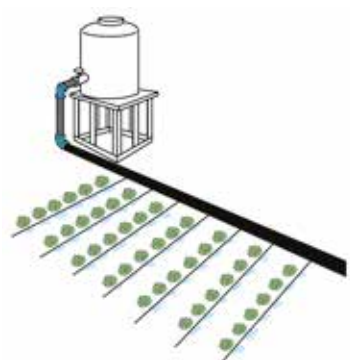

Drip hose for connection flat hose PE pressure hose

PRESSURE

code	Ø mm	D"'	mm	kg/m	bar	coil m	coils x pallet
4003G	53	2"	1,3	0,168	4,0	100	16
4003L	78	3"	1,4	0,216	4,0	100	10
4003M	104	4"	1,4	0,300	3,5	100	8
4003N	130	5"	1,5	0,400	2,5	100	7
4003P	156	6"	1,6	0,477	2,0	50	6

LOW PRESSURE

code	Ø mm	D"'	mm	kg/m	bar	coil m	coils x pallet
4002G	53	2"	1,2	0,165	2,5	100	16
4002L	78	3"	1,3	0,210	2,2	100	10
4002M	104	4"	1,3	0,280	2,0	100	8

Plug-In and 1/2" female threaded insert

CODE: 02046	D"			PACK
0204601600BR	1/2"	12mm	16mm	500 C - 100 P

Fittings inserting tool

CODE: 79198			PACK
79198001012	12mm	16mm	10 P

Sprinkler adaptor

CODE: 02047	Ø x Ø	PACK
0204700100B	8 x 1/2"	1000 C - 100 P

Hose punch

CODE: 2001		PACK
2001016	16	36

Tape Off-Take

CODE: 02055	Ø		PACK
02055016014	16	14	500 B - 50 P
02055022014	22	14	300 B - 50 P