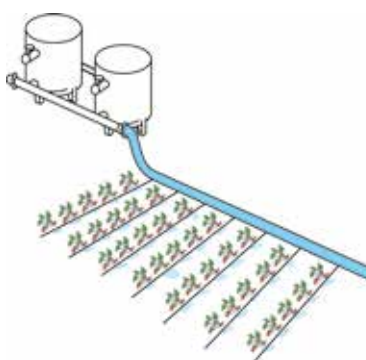

Drip hose for connection flat hose PE pressure hose

PRESSURE

code	Ø mm	D"'	mm	kg/m	bar	coil m	coils x pallet
4003G	53	2"	1,3	0,168	4,0	100	16
4003L	78	3"	1,4	0,216	4,0	100	10
4003M	104	4"	1,4	0,300	3,5	100	8
4003N	130	5"	1,5	0,400	2,5	100	7
4003P	156	6"	1,6	0,477	2,0	50	6

LOW PRESSURE

code	Ø mm	D"'	mm	kg/m	bar	coil m	coils x pallet
4002G	53	2"	1,2	0,165	2,5	100	16
4002L	78	3"	1,3	0,210	2,2	100	10
4002M	104	4"	1,3	0,280	2,0	100	8

Plug-In and 1/2" female threaded insert

CODE: 02046	D"			PACK
0204601600BR	1/2"	12mm	16mm	500 C - 100 P

Fittings inserting tool

CODE: 79198			PACK
79198001012	12mm	16mm	10 P

Sprinkler adaptor

CODE: 02047	Ø x Ø	PACK
0204700100B	8 x 1/2"	1000 C - 100 P

Hose punch

CODE: 2001		PACK
2001016	16	36

Tape Off-Take

CODE: 02055	Ø		PACK
02055016014	16	14	500 B - 50 P
02055022014	22	14	300 B - 50 P

Tape Off-Take Valve

CODE: 02255	Ø		PACK
02255016014	16	14	250 B - 50 P
02255022014	22	14	200 B - 50 P

Plug

CODE: 02047	Ø	PACK
0204700000B	1/2"	1000 C - 100 P

Hose punch

CODE: 2001		PACK
2001014	14	36

Installation