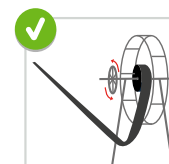

Installation

Unpack carefully

Unroll the pipe on the field

Re-coil using the plastic drum

Store inside

Bush

CODE: 7150

CODE	ID	Ø
715005000F	41	1"1/2
715006300G	52	2"
715007500I	65	2"1/2
715009000L	78	3"
715011000M	103	4"